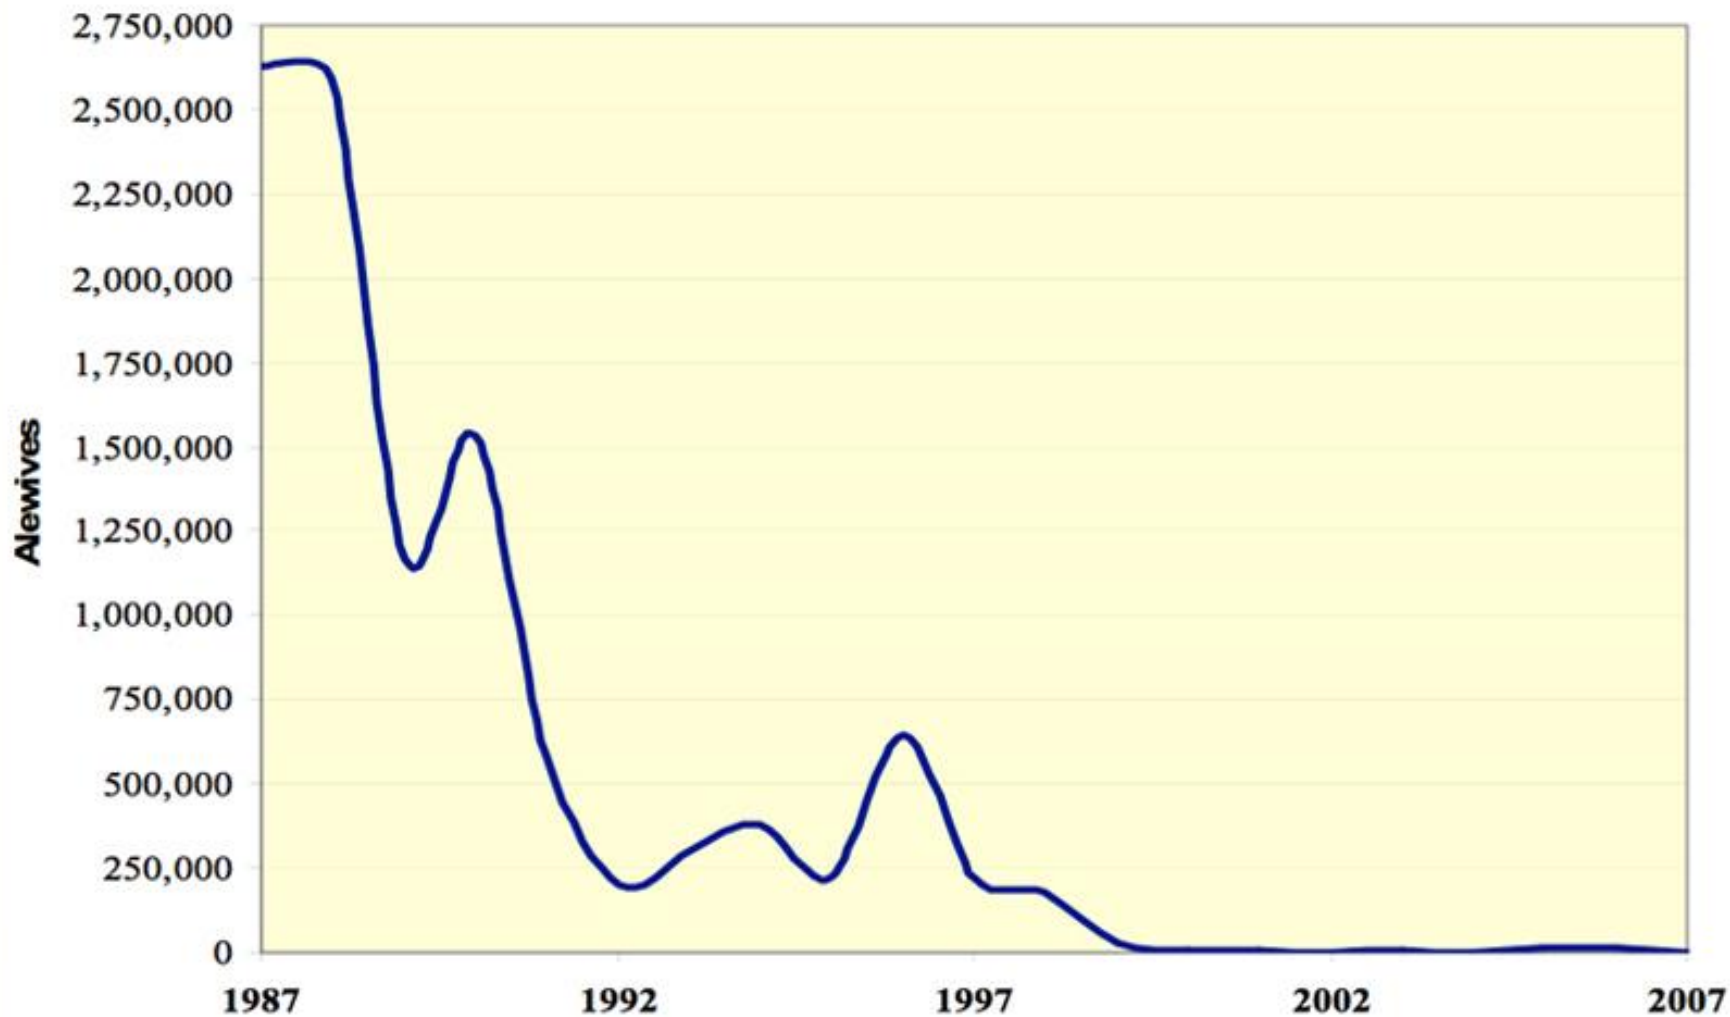

St. Croix River Alewife Returns 1987-2007

St. Croix River Alewife Returns 1987-2007

Population of Sea-Run Alewife (River Herring) in the St Croix River 1600's to 2020

Population of Sea-Run Alewife (River Herring) in the St Croix River 1600's to 2020

Population of Sea-Run Alewife (River Herring) in the St Croix River 1600's to 2020