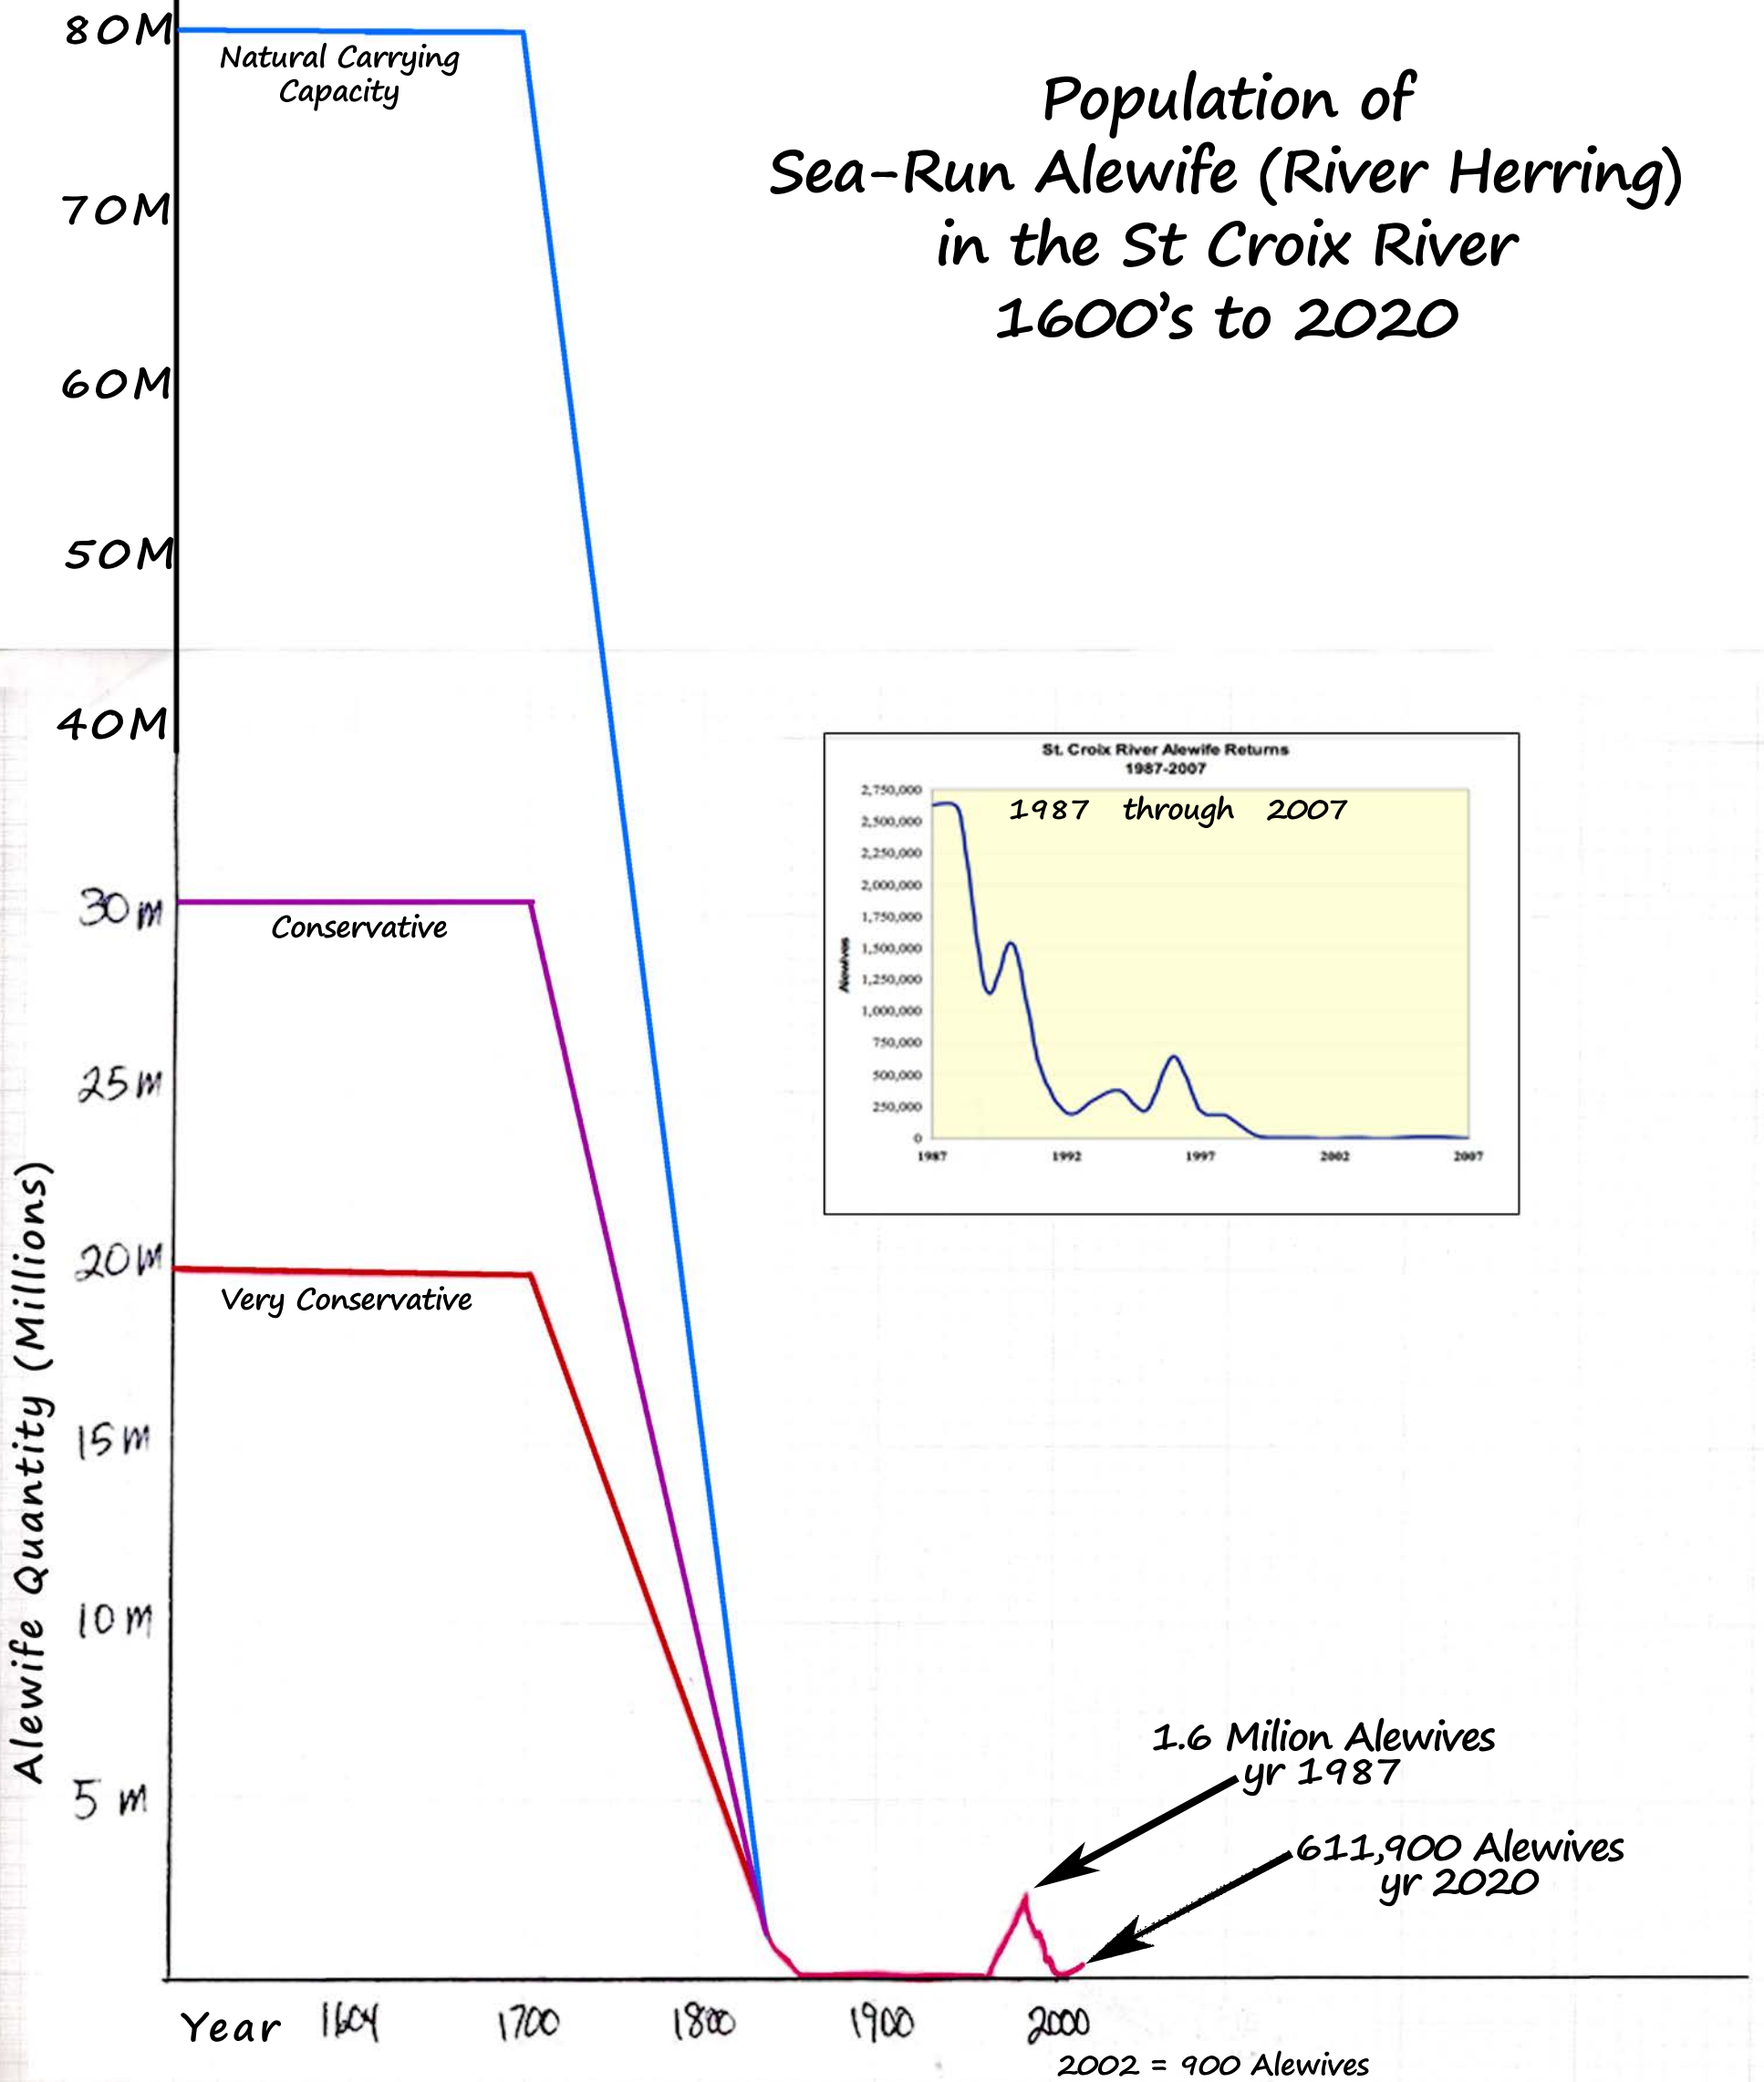

St. Croix River Alewife Returns 1987-2007

St. Croix River Alewife Returns 1987-2007

Population of Sea-Run Alewife (River Herring) in the St Croix River 1600's to 2020

Population of Sea-Run Alewife (River Herring) in the St Croix River 1600's to 2020

Population of Sea-Run Alewife (River Herring) in the St Croix River 1600's to 2020