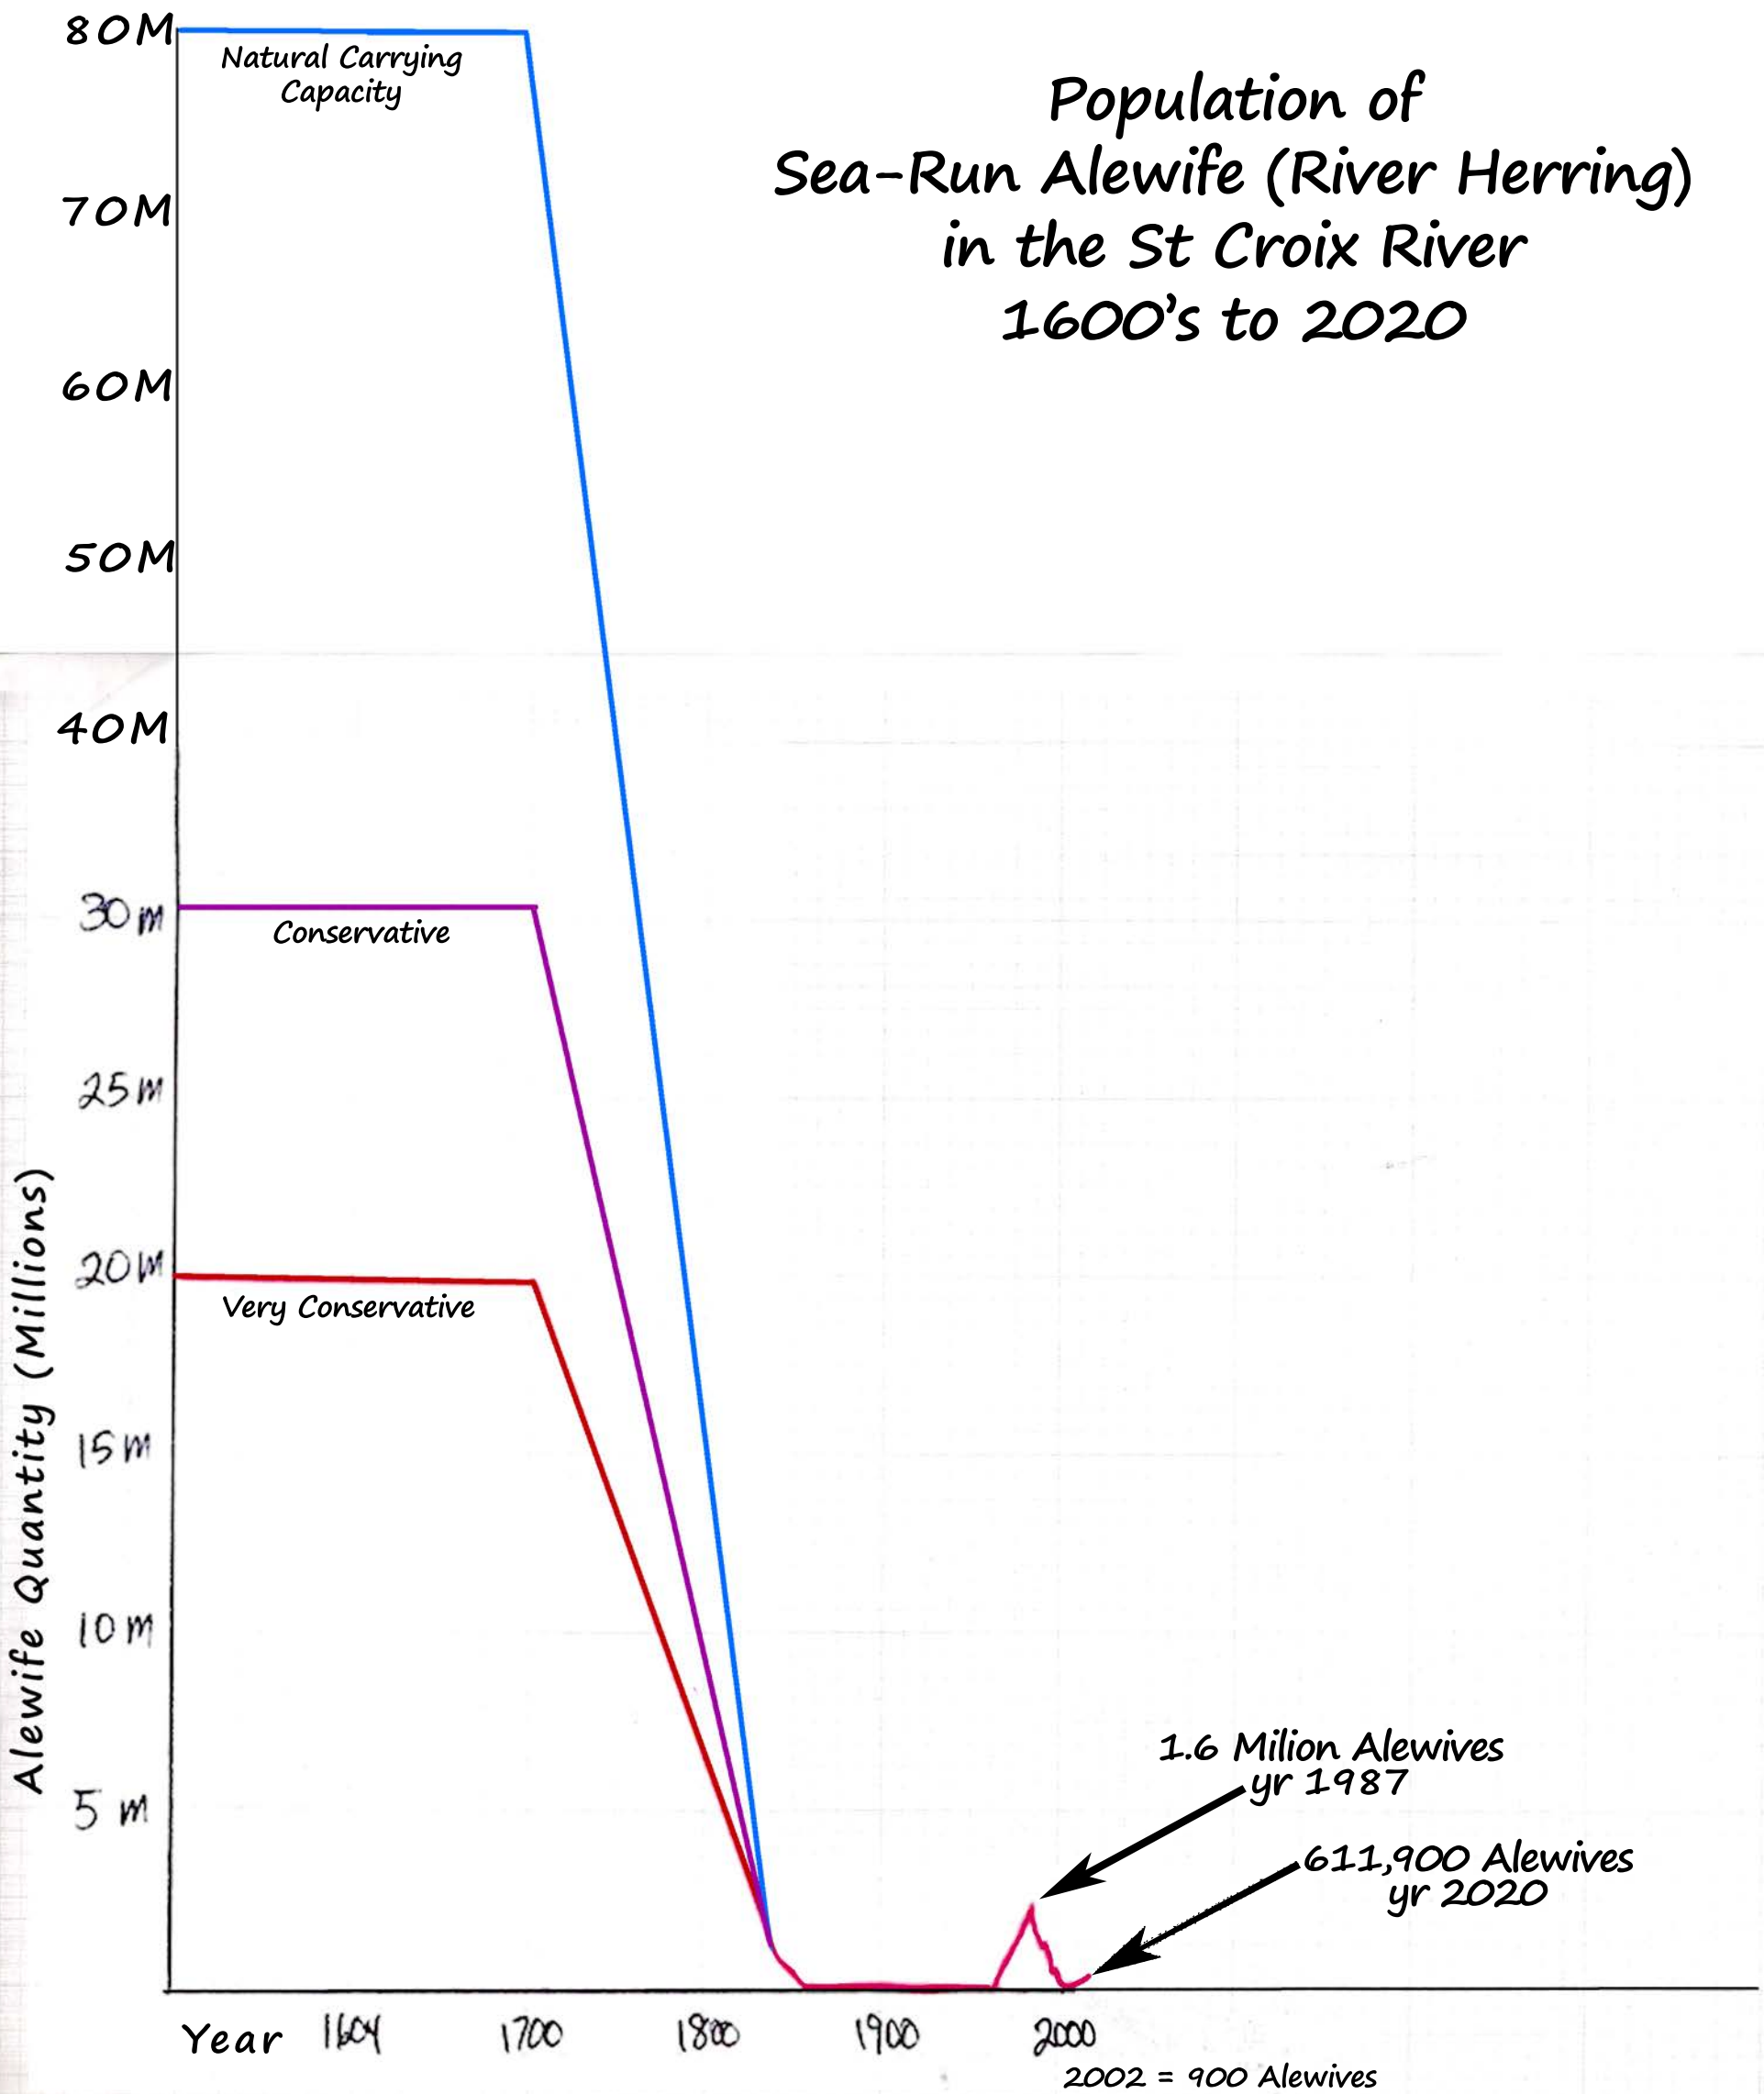

St. Croix River Alewife Returns 1987-2007

St. Croix River Alewife Returns 1987-2007

Population of Sea-Run Alewife (River Herring) in the St Croix River 1600's to 2020

Population of Sea-Run Alewife (River Herring) in the St Croix River 1600's to 2020

Population of Sea-Run Alewife (River Herring) in the St Croix River 1600's to 2020