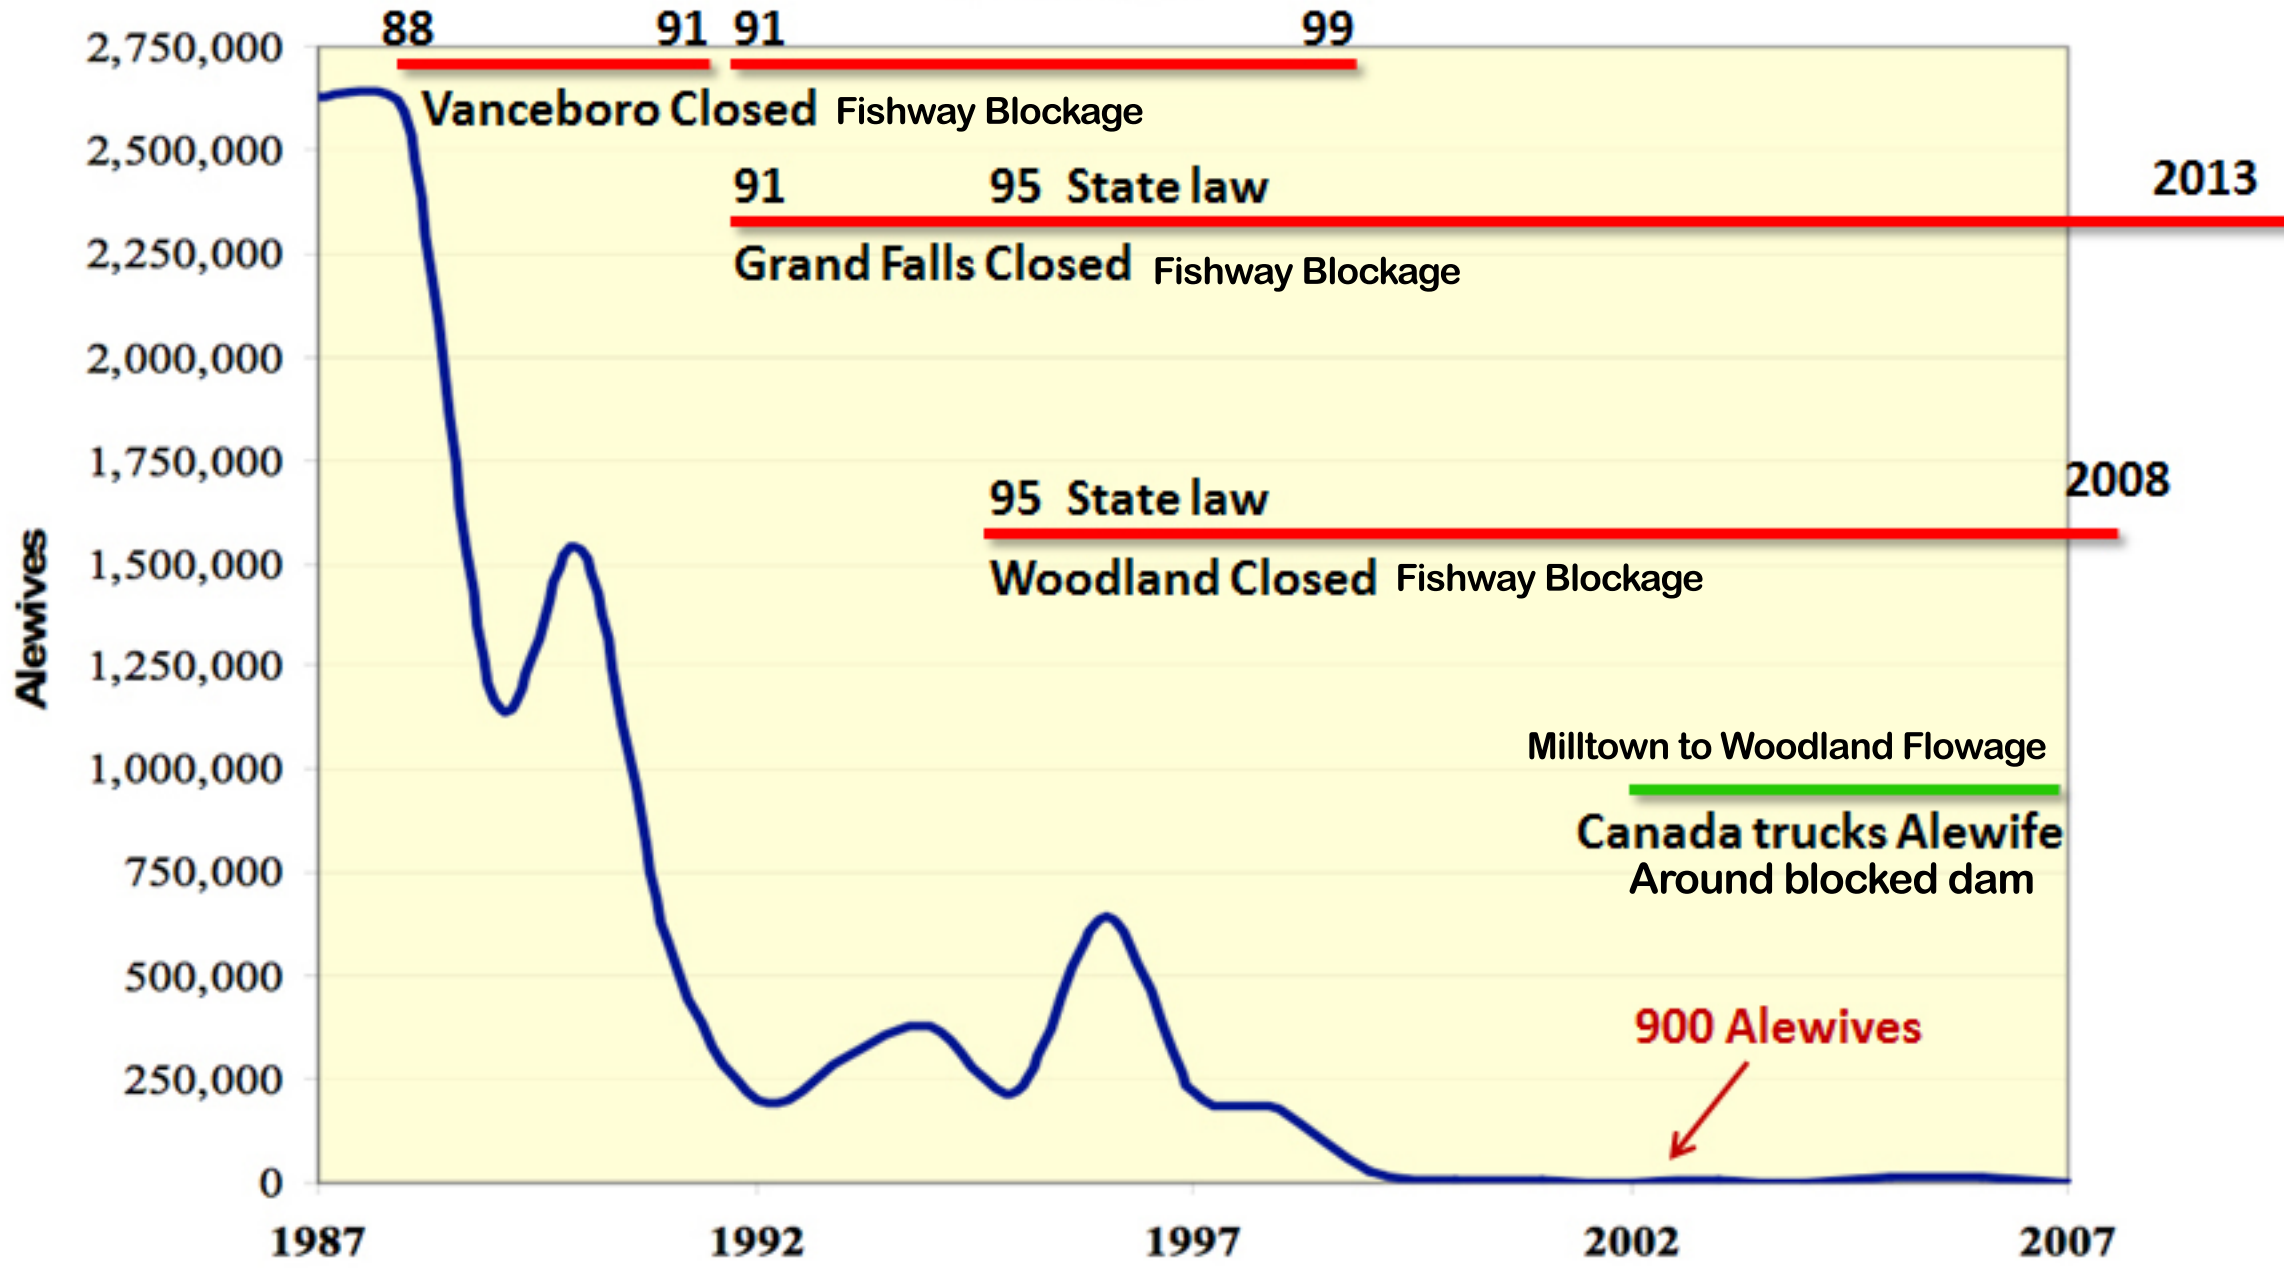

St. Croix River Alewife Returns 1987-2007

St. Croix River Alewife Returns 1987-2007

Population of Sea-Run Alewife (River Herring) in the St Croix River 1600's to 2020

Population of Sea-Run Alewife (River Herring) in the St Croix River 1600's to 2020

Population of Sea-Run Alewife (River Herring) in the St Croix River 1600's to 2020