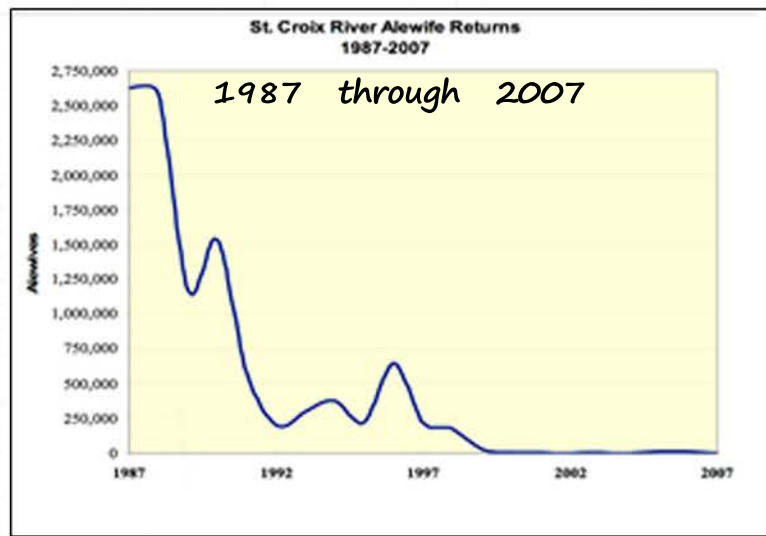

St. Croix River Alewife Returns 1987-2007

St. Croix River Alewife Returns 1987-2007

Population of Sea-Run Alewife (River Herring) in the St Croix River 1600's to 2020

Population of Sea-Run Alewife (River Herring) in the St Croix River 1600's to 2020

Population of Sea-Run Alewife (River Herring) in the St Croix River 1600's to 2020